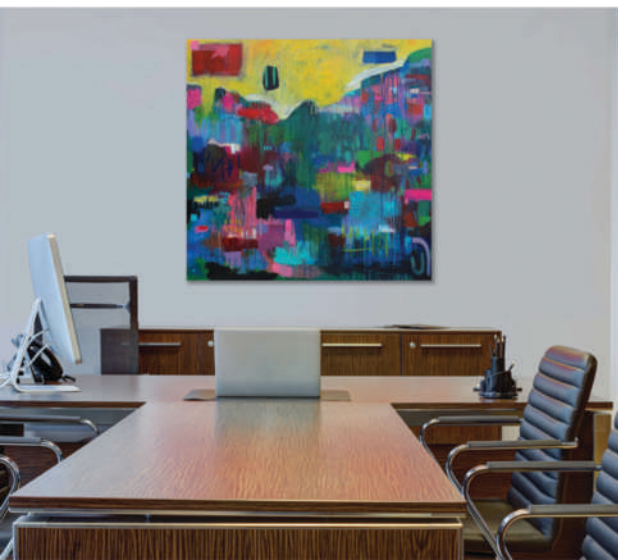

Legends Of Land

Mixed media on canvas
100 x 100 x 4cm