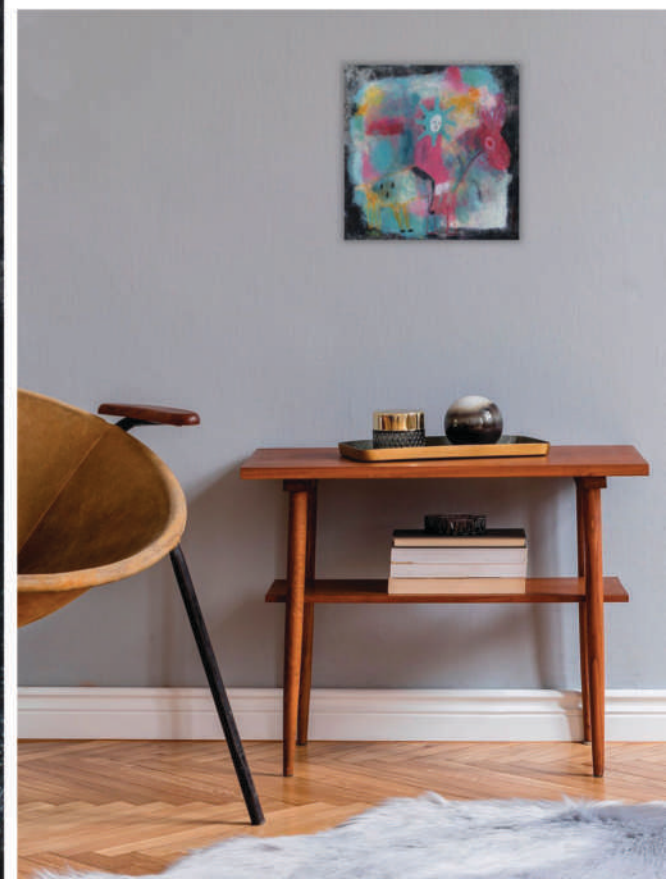

Support

Mixed media on wood
30 x 30 x 1.5cm